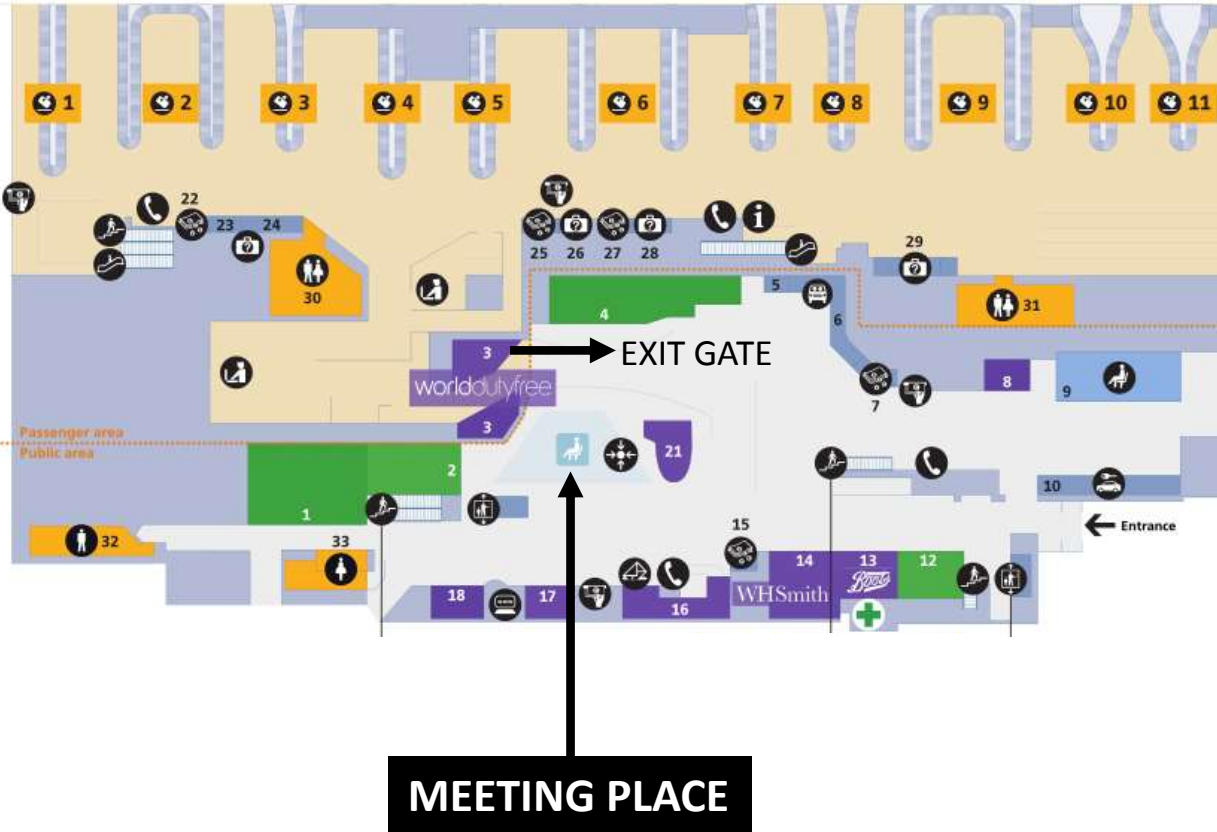

Welcome to London Heathrow Terminal 3

Shopping	
Boots	13
Excess Baggage Company	8
Sim Local	16
Voyager Entertainment Family	18
Voyager Entertainment 18+	17
We Know London	21
WHSmith	14
World Duty Free	3

Food and drink	
Cafés	
Caffè Nero	12
M&S Simply Food	4
Market Gardener	1
Bars & restaurants	
Giraffe Stop	2

Services			
Airline lounges	Chauffeur service	6	
American Airlines lounge	20	Customs	
Emirates Chauffeur Drive lounge	9	Escalator	
Virgin Atlantic Revivals lounge	11	Help point	
Baggage enquiries	23, 24, 26, 28, 29	Internet facility	
Baggage reclaim		Lift	
Bureau de change		Meeting point	
Travelex	7, 15, 22, 25, 27	Multi-faith prayer room	
Car rental	10	Pharmacy	13
Cash machine		Postbox	
Free Wi-Fi is available throughout the terminal. Network name: _Heathrow Wi-Fi		Seating	
		Stairs	
		Telephone	
		Toilets	
		Accessible toilet	All
		Baby care	All
		Drinking fountain	30, 32, 33
		UK Border Agency	5